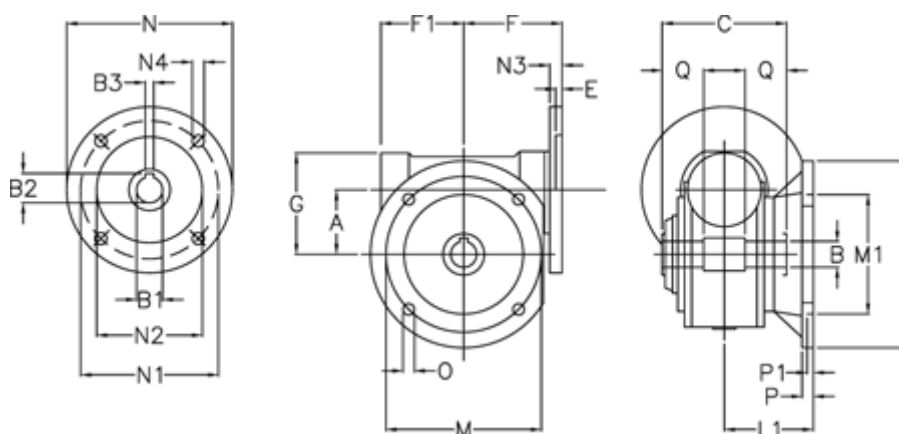

# Data Sheet

Article number: 390213005654010

Description: Worm gear  
VF 130-FC2-56-100B5, without lubrication

## Measures

A	= 130	F1	= 154	N2	= 180
B	= 45 H7	G	= 195	N3	= 17
B1	E7 = 28	L	= 320	N4	= 13
B2	= 31.3	L1	= 137.5	O	= 16
B3	H9 = 8	M	= 255	P	= 20
C	= 165	M1	= 180	P1	= 12
E	= 0.5	N	= 250	Q	= 52.5
F	= 185	N1	= 215		